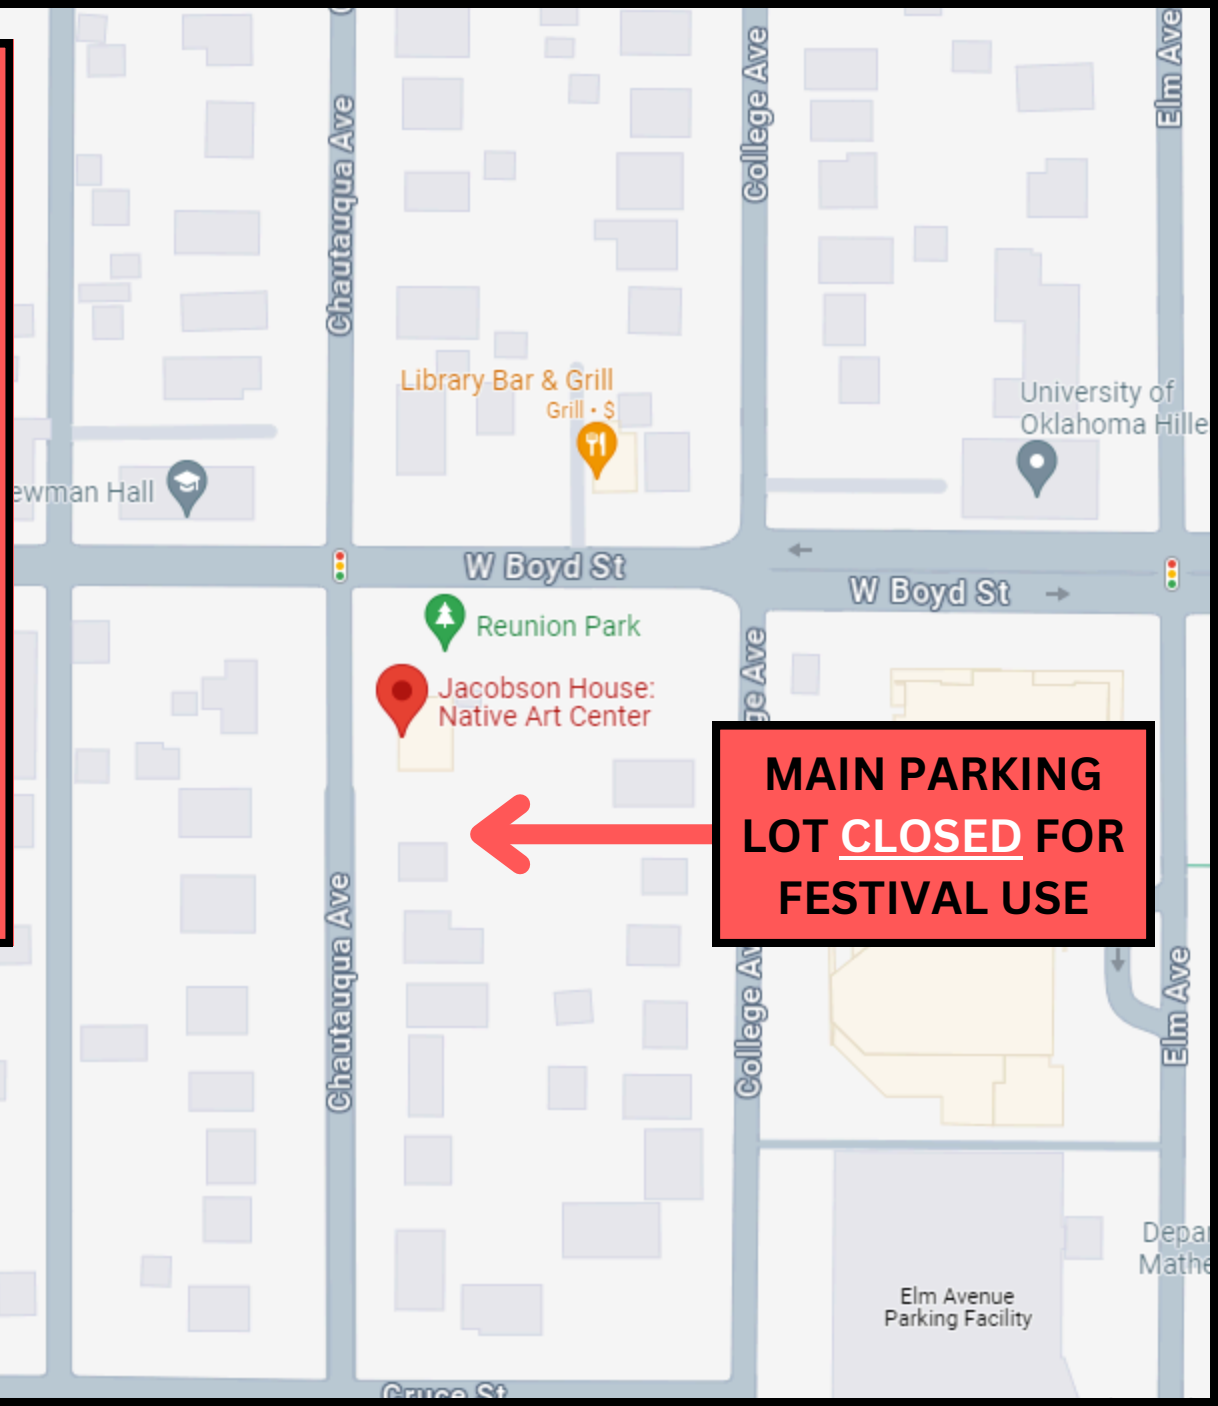

PARKING VARIANCE OBTAINED

**NEIGHBORHOOD STREET
PARKING IS ALLOWED, JUST
LIKE ON AN OU GAME DAY.**

**PLEASE BE AWARE OF
“NO PARKING SIGNS”**

**JACOBSON FOUNDATION OR
ROCK THE NATIVE VOTE ARE
NOT LIABLE FOR ANY TOWED OR
TICKETED VEHICLES, PLEASE BE
AWARE OF WHERE YOU PARK**

**MAIN PARKING
LOT CLOSED FOR
FESTIVAL USE**